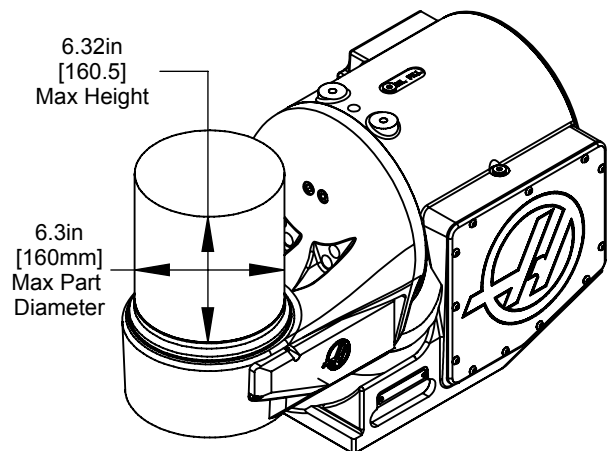

Top view

Front view

Side view

150lb [68kg] max weight on platter