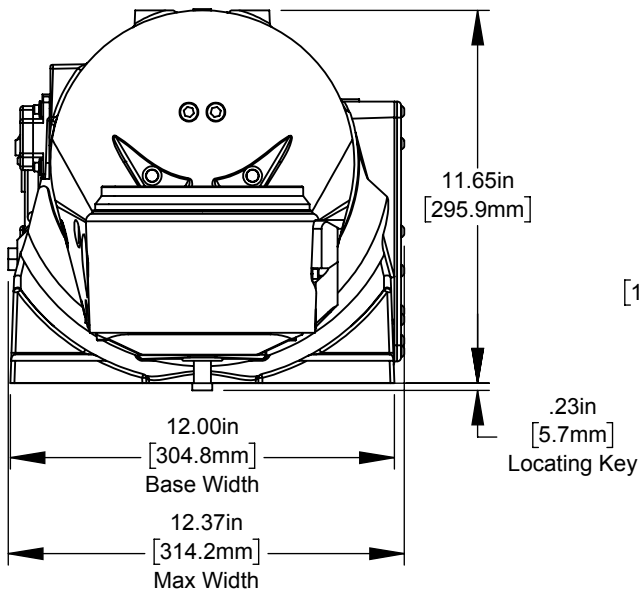

Top view

Front view

Side view

150lb [68kg] max weight on platter