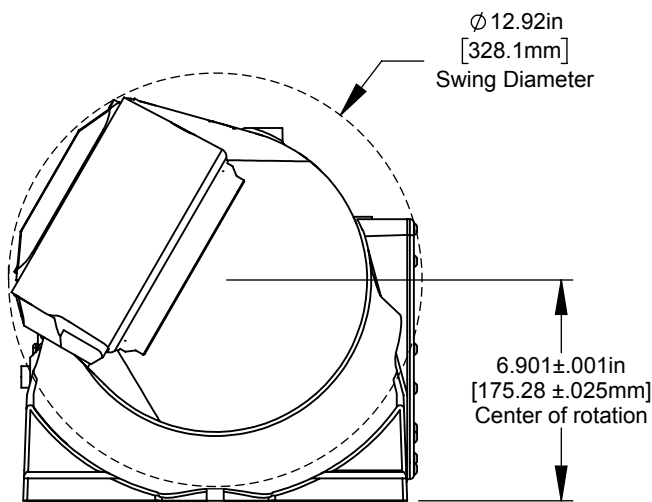

Top view

Front view

Side view

150lb [68kg] max weight on platter