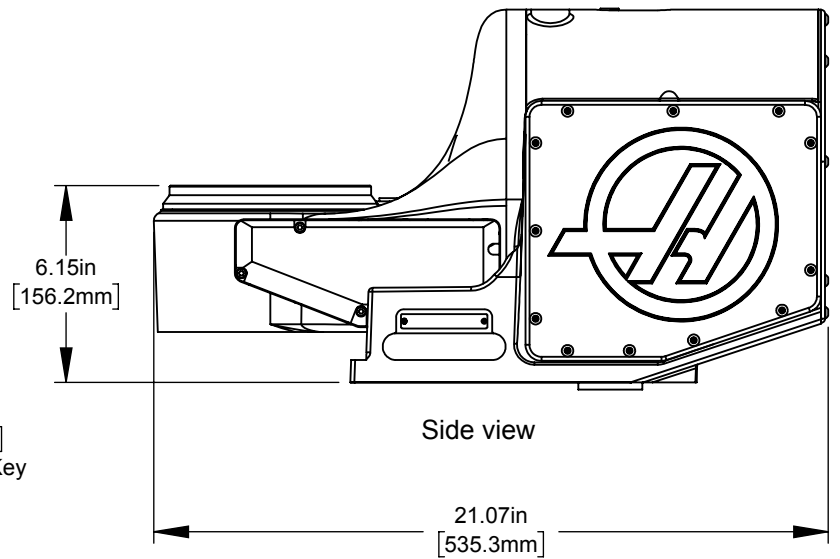

Top view

Front view

Side view

150lb [68kg] max weight on platter