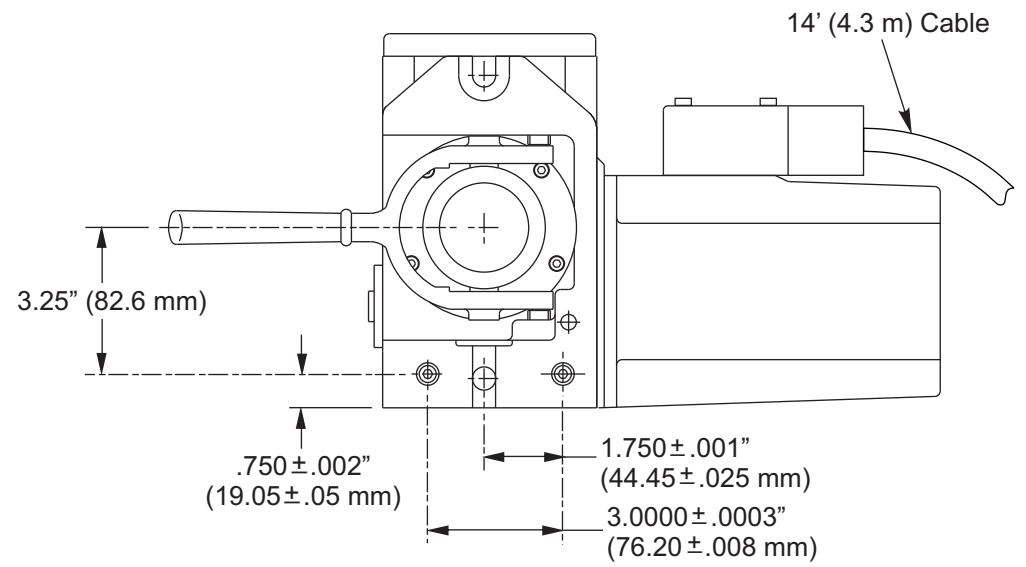

HA5CS

Carry-handle not shown for clarity

Locating Pins on Base:
 $\Phi .6250 \pm .001"$ x .035" Deep
 $\Phi 15.875 \pm .025$ x 8.89 mm)

Drawing Name: HA5CS Dimensions.cdr
 Network Path: \\Graphics\ROTARY\2D-DWGS
 Last Updated: 12/16/11
 Drawn By: G. Grajeda
 Change Description:
 First Release