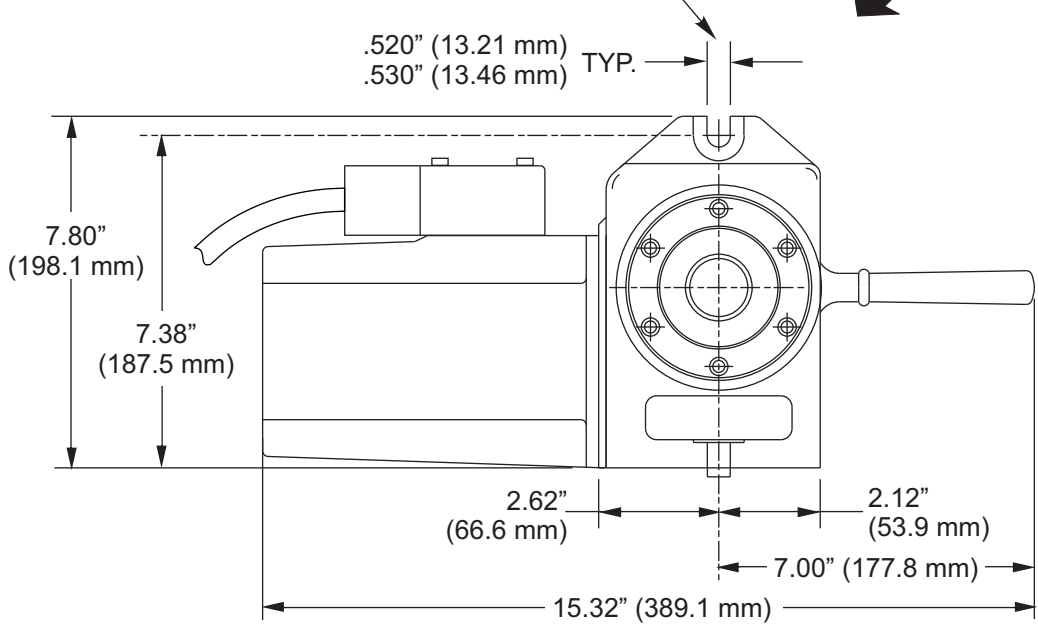

HA5CS

Carry-handle not shown for clarity

Locating Pins on Base:
 $\Phi .6250 \pm .001"$ x .035" Deep
 $\Phi 15.875 \pm .025$ x 8.89 mm)

Drawing Name: HA5CS Dimensions.cdr
 Network Path: \\Graphics\ROTARY\2D-DWGS
 Last Updated: 12/16/11
 Drawn By: G. Grajeda
 Change Description:
 First Release