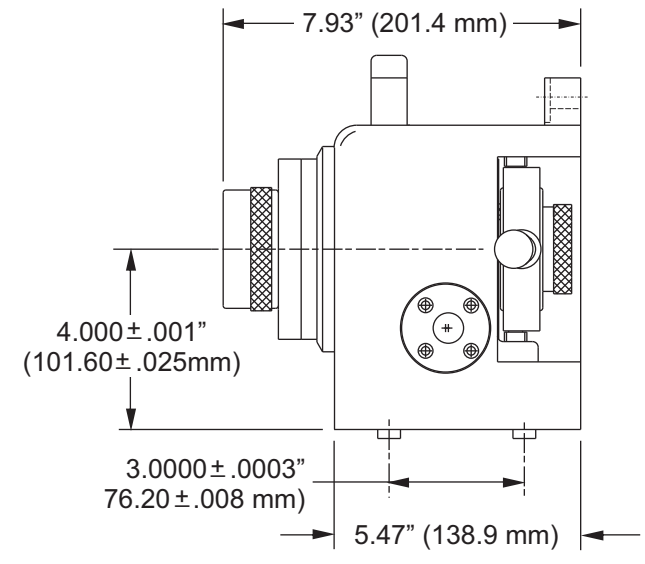

HA5CS

Carry-handle not shown for clarity

Locating Pins on Base:
 $\Phi .6250 \pm .001"$ x .035" Deep
 $\Phi 15.875 \pm .025$ x 8.89 mm)

Drawing Name: HA5CS Dimensions.cdr
 Network Path: \\Graphics\ROTARY\2D-DWGS
 Last Updated: 12/16/11
 Drawn By: G. Grajeda
 Change Description:
 First Release