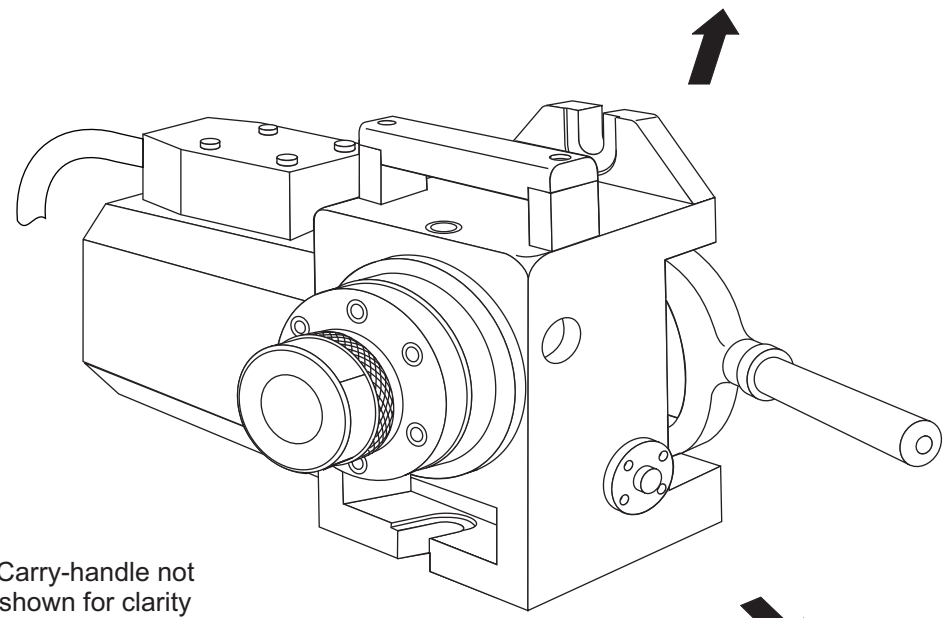

HA5CS

Carry-handle not shown for clarity

Locating Pins on Base:
 $\Phi .6250 \pm .001"$ x .035" Deep
 $\Phi 15.875 \pm .025$ x 8.89 mm)

Drawing Name: HA5CS Dimensions.cdr
 Network Path: \\Graphics\ROTARY\2D-DWGS
 Last Updated: 12/16/11
 Drawn By: G. Grajeda
 Change Description:
 First Release